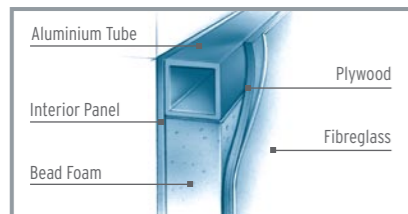

MILLENNIUM CHASSIS

JAYCO TOUGH FRAME

- > Latest revolution in RV construction.
- > 19mm x 19mm tubular aluminium outer frame.
- > 4 vacuum-bonded layers comprising fibreglass, ply and polystyrene foam.
- > Superior insulation and dent resistant.
- > Incorporates galvanized plating to support the internal furniture fittings.
- > Outer fibreglass skin is 150% thicker than standard aluminium with high gloss gel-coat finish.