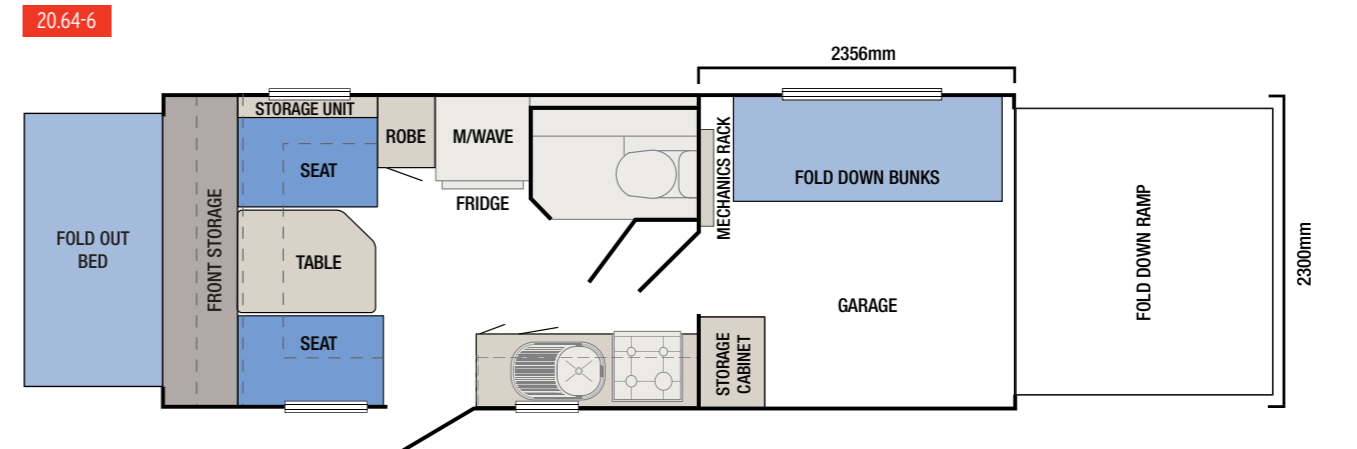

SUPERIOR DESIGN & CONSTRUCTION

Our innovative design, leading-edge construction techniques and outstanding components ensure that your Jayco Base Station is reliable, functional and looks great for many years of holidaying pleasure.

Independent testers describe it as the clever chassis ...

- > Superior strength and protection.
- > PSC members that support the floor are superior when bending and compression than box section steel.
- > The design enables the chassis to be light but still achieve maximum strength.
- > All chassis are galvanized for long life.
- > Pressed holes offer protection for under floor wiring and plumbing.

- > Latest revolution in RV construction.
- > 19mm x 19mm tubular aluminium outer frame.
- > 4 vacuum-bonded layers comprising fibreglass, ply and polystyrene foam.
- > Superior insulation and dent resistant.
- > Incorporates galvanized plating to support the internal furniture fittings.
- > Outer fibreglass skin is 150% thicker than standard aluminium with high gloss gel-coat finish.

- > Exclusive timber furniture styling, the latest in design.
- > Aluminium framing in all high-use areas such as the dinette, lounge and beds.
- > Lightweight cabinet fronts are securely screwed - not stapled - to provide additional strength.
- > Positive cupboard catches to ensure your valuables travel securely.
- > New curved corner extrusion - adds strength and style.
- > Orthopedic slats form an important part of our double and single beds.
- > Beds lift up easily with the assistance of gas struts to provide ready access to large storage areas.
- > Double beds extend by an additional 150mm.