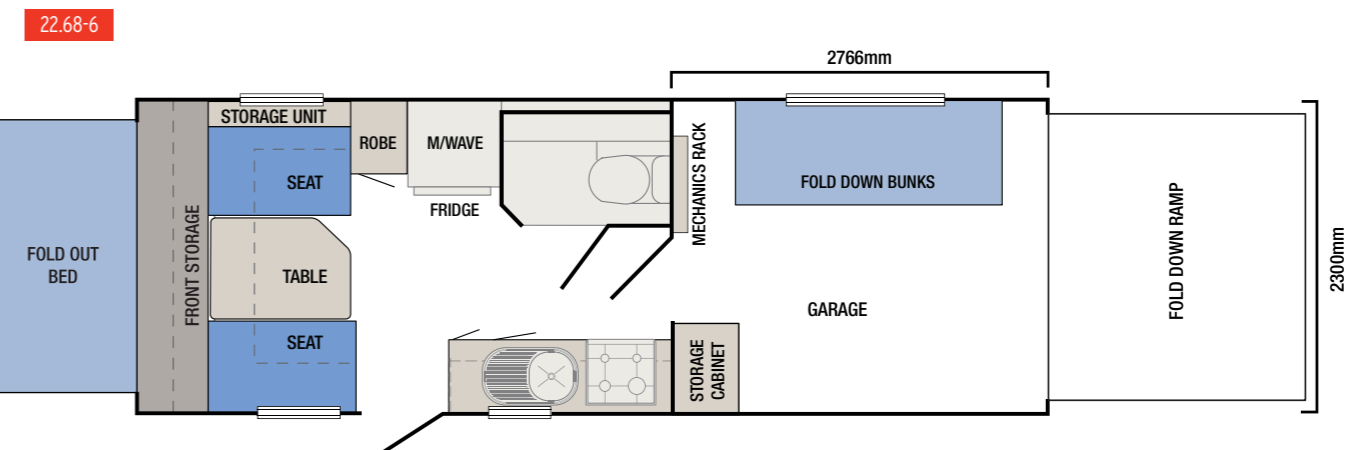

SUPERIOR DESIGN & CONSTRUCTION

Our innovative design, leading-edge construction techniques and outstanding components ensure that your Jayco Base Station is reliable, functional and looks great for many years of holidaying pleasure.

Independent testers describe it as the clever chassis ...

- > Superior strength and protection.
- > PSC members that support the floor are superior when bending and compression than box section steel.
- > The design enables the chassis to be light but still achieve maximum strength.
- > All chassis are galvanized for long life.
- > Pressed holes offer protection for under floor wiring and plumbing.

- > Latest revolution in RV construction.
- > 19mm x 19mm tubular aluminium outer frame.
- > 4 vacuum-bonded layers comprising fibreglass, ply and polystyrene foam.
- > Superior insulation and dent resistant.
- > Incorporates galvanized plating to support the internal furniture fittings.
- > Outer fibreglass skin is 150% thicker than standard aluminium with high gloss gel-coat finish.

- > Exclusive timber furniture styling, the latest in design.
- > Aluminium framing in all high-use areas such as the dinette, lounge and beds.
- > Lightweight cabinet fronts are securely screwed - not stapled - to provide additional strength.
- > Positive cupboard catches to ensure your valuables travel securely.
- > New curved corner extrusion - adds strength and style.
- > Orthopedic slats form an important part of our double and single beds.
- > Beds lift up easily with the assistance of gas struts to provide ready access to large storage areas.
- > Double beds extend by an additional 150mm.