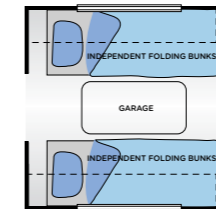

WORK'N PLAY 17.51-1

Tare weight: 1670kg
Tow ball: 115kg

MODULE BB6-A
(INDEPENDENT FOLDING BUNKS)