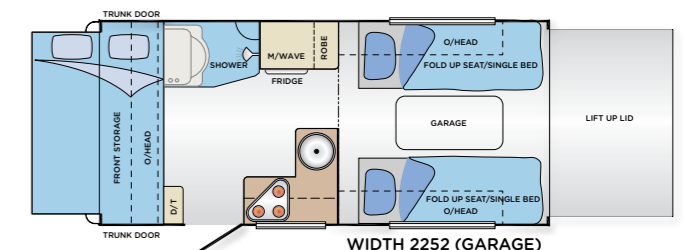

WIDTH 2252 (GARAGE)