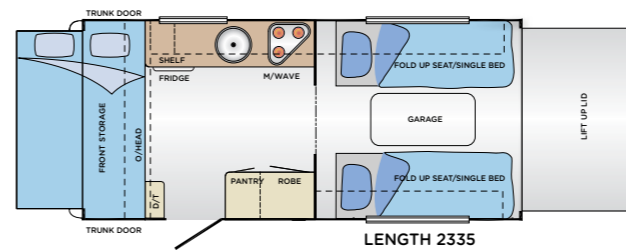

WORK'N PLAY 17.51-2

Tare weight: 1830kg
Tow ball: 165kg

MODULE BB6-A
(INDEPENDENT FOLDING BUNKS)

LENGTH 2335