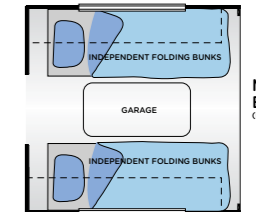

WORK'N PLAY 17.51-2

Tare weight: 1830kg
Tow ball: 165kg

MODULE BB6-A
(INDEPENDENT FOLDING BUNKS)