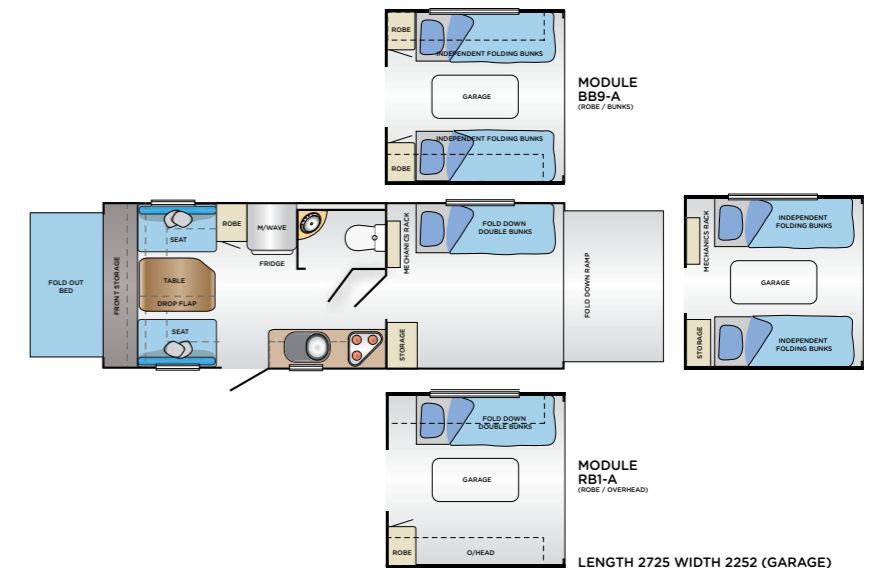

BASESTATION 21.66-6

Tare weight: 2200kg
Tow ball: 210kg

LENGTH 2725 WIDTH 2252 (GARAGE)