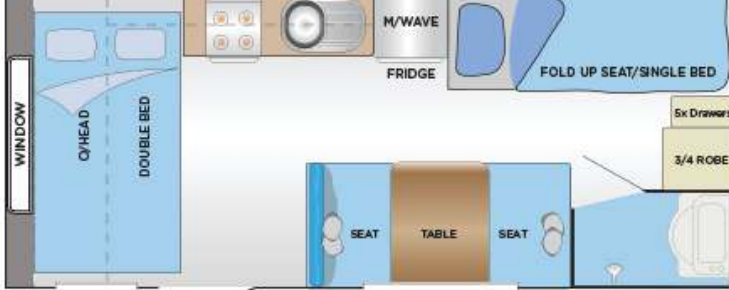

Expand's Caravan

An all new layout in the Expand's Range is the 20.36-1 which features a large club lounge, a generous shower and the ability to have double or triple bunks.

20.63-1