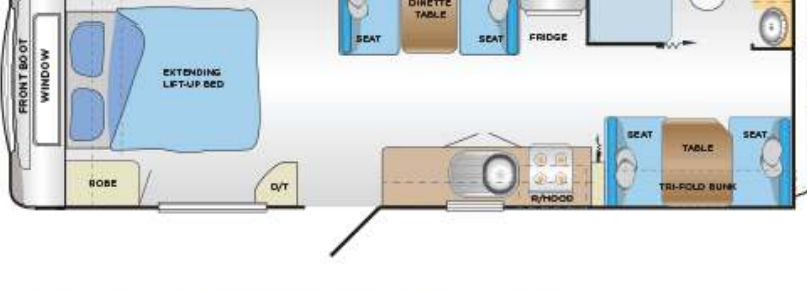

Catch all of your favourite TV shows on your next RV holiday with the Winegard Sensor HV Antenna.