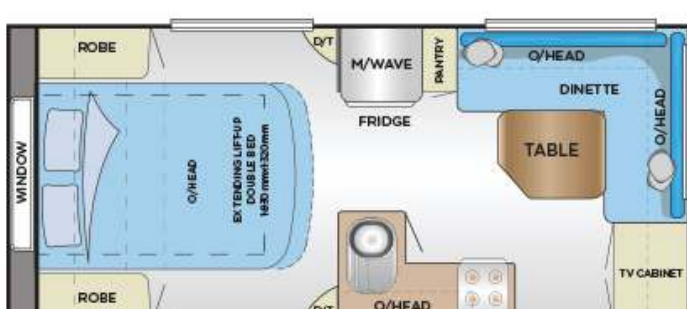

Starcraft Pop Top

15.48-4

16.67-1