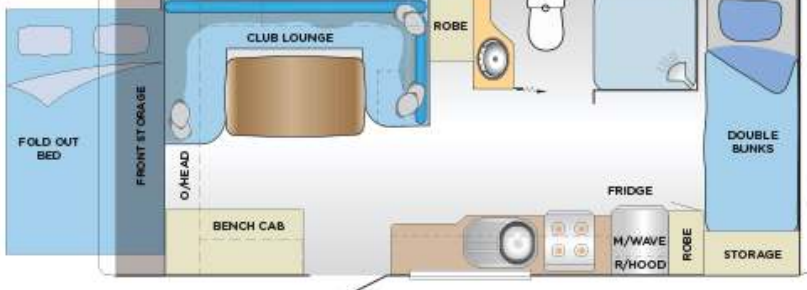

Sterling Caravan

21.65-2