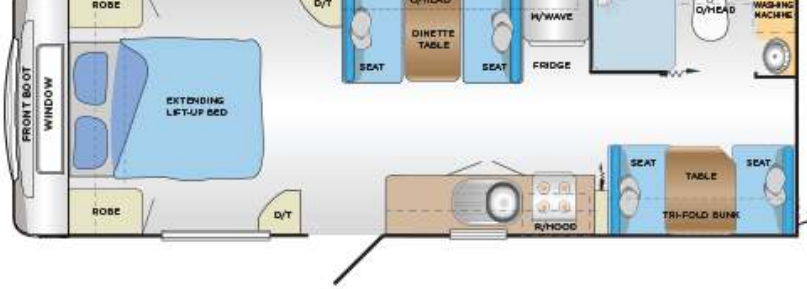

JAYCATIONER SUMMER 2013

THE FACTORY RUN OUT SALE

From 10th to 20th of January 2013 (10th to 19th for all Queensland Dealers), the Run Out Sale is on again with huge savings across the entire range. For the first time we have factory backed finance deals at a great rate of 5.99% available on Camper Trailers and Expand's and other selected models.

There has never been a better time to buy as the dealers are making way for the new 2013 models that will be arriving at their dealerships shortly.

HAMISH AND ANDY

PRODUCT NEWS

Over the past year, the Jayco Design and Innovation team have been working on new advancements for the 2013 models as well as developing new layouts across the range to suit a wide range of customers.

Starcraft Pop Top

15.48-4

16.67-1

16.67-3

Expand's Caravan

An all new layout in the Expand's Range is the 20.36-1 which features a large club lounge, a generous shower and the ability to have double or triple bunks.

20.63-1

Sterling Caravan

21.65-2

23.73-6

Catch all of your favourite TV shows on your next RV holiday with the Winegard Sensor HV Antenna.

The revolutionary Winegard Sensor bi-directional antenna receives both horizontal and vertical signals, picking up a wider range of free-to-air television channels on your RV TV.

Weighing just 3.13kg and operating on 12V DC, the Winegard Sensor HV Antenna fits most roofs ranging from 2.5cm - 12cm in thickness.

Existing Winegard and Antennatek antennas can be retro-fitted using the Winegard Sensor Retrofit Kit, and in the case of Antennatek antennas the old elevating gear can be used.

The Winegard Sensor HV Antenna is available for RRP $390.00
The Winegard Sensor HV Antenna Retrofit Kit is available for RRP $269.00

JAYCO IN SPORT

Mitchelton Bay Cycling Classic

Mitchelton Winery