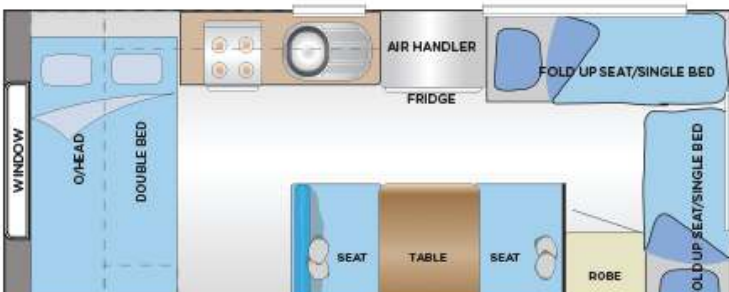

JAYCATIONER SUMMER 2013

THE FACTORY RUN OUT SALE

From 10th to 20th of January 2013 (10th to 19th for all Queensland Dealers), the Run Out Sale is on again with huge savings across the entire range. For the first time we have factory backed finance deals at a great rate of 5.99% available on Camper Trailers and Expand's and other selected models.

There has never been a better time to buy as the dealers are making way for the new 2013 models that will be arriving at their dealerships shortly.

HAMISH AND ANDY

PRODUCT NEWS

Over the past year, the Jayco Design and Innovation team have been working on new advancements for the 2013 models as well as developing new layouts across the range to suit a wide range of customers.

Starcraft Pop Top

15.48-4

16.67-1

16.67-3

Expand's Caravan

An all new layout in the Expand's Range is the 20.36-1 which features a large club lounge, a generous shower and the ability to have double or triple bunks.

20.63-1

Sterling Caravan

21.65-2

23.73-6

Catch all of your favourite TV shows on your next RV holiday with the Winegard Sensor HV Antenna.

The revolutionary Winegard Sensor bi-directional antenna receives both horizontal and vertical signals, picking up a wider range of free-to-air television channels on your RV TV.

Weighing just 3.13kg and operating on 12V DC, the Winegard Sensor HV Antenna fits most roofs ranging from 2.5cm - 12cm in thickness.

Existing Winegard and Antennatek antennas can be retro-fitted using the Winegard Sensor Retrofit Kit, and in the case of Antennatek antennas the old elevating gear can be used.

The Winegard Sensor HV Antenna is available for RRP $390.00
The Winegard Sensor HV Antenna Retrofit Kit is available for RRP $269.00

JAYCO IN SPORT

Mitchelton Bay Cycling Classic

Mitchelton Winery